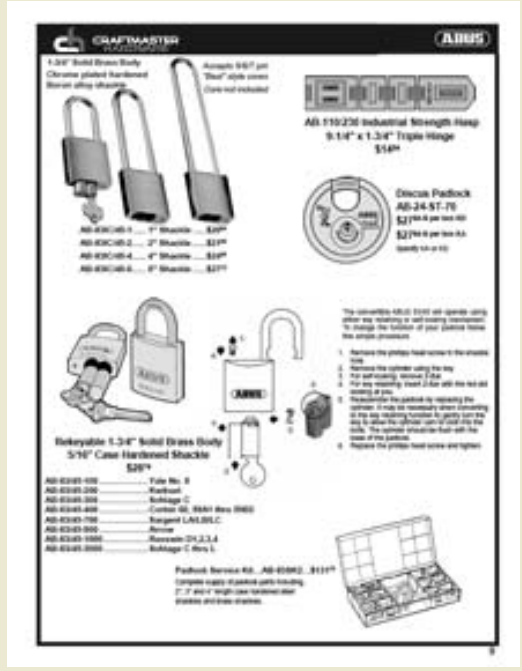

Download CRAFTMASTER'S complete catalogs or credit application here.

   <p><b>COMPLETE CRAFTMASTER Locksmith Security Hardware Catalog</b> <b>PDF Format</b> 92MB file size</p>	   <p><b>COMPLETE CRAFTMASTER Detention Catalog</b> <b>PDF Format</b> 25MB file size</p>	   <p><b>CRAFTMASTER Credit Application</b> <b>PDF Format</b> 126 K file size</p>
---	---	--

**CRAFTMASTER  
HARDWARE**

Your Essential Security Supplier Since 1951

HOME

ABOUT

CONTACT

DOWNLOAD

Select individual sections of specific manufacturer's catalogs.

Abus Lock